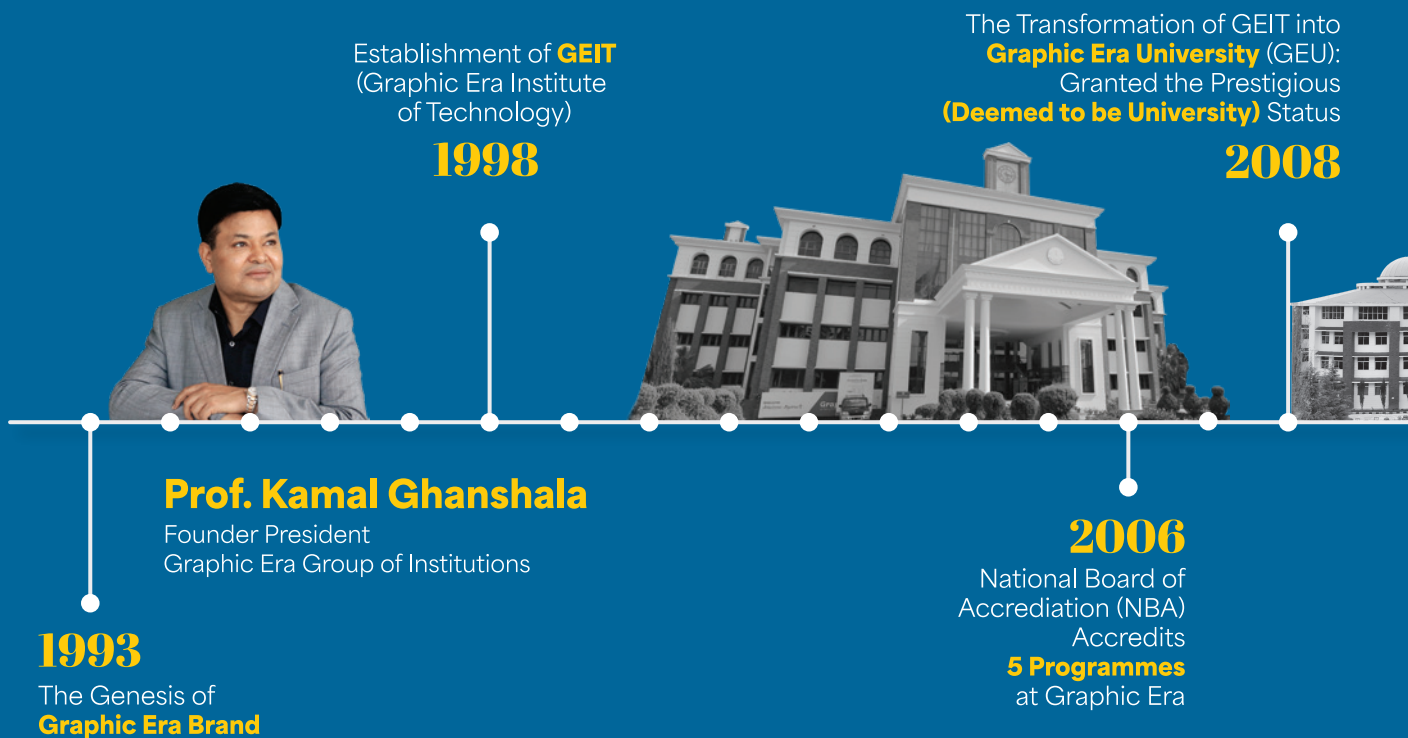

Graphic Era Hill University

DEHRADUN • BHIMTAL • HALDWANI

Join
a Legacy of
Excellence!

[Brochure 2025-26 >>](#)

Graphic Era

Transforming dreams into reality

Graphic Era Group of Institutions is a renowned education conglomerate committed to excellence in academics, innovation, and holistic development. With a legacy spanning decades, it encompasses premier universities offering diverse programs in engineering, management, computer applications, biotechnology, and more, alongside a medical college, school, and hospital. Recognized globally for its research, infrastructure, and top-tier faculty, the Group continues to shape future leaders and drive societal progress.

Established GEHU's
Haldwani Campus.

2020

Ranked 55 among
India's Top 100
Universities by NIRF.

Globally ranked among the Top 601-800
Universities and Top 301-400 Engineering
Institutes by Times Higher Education
(THE) Rankings.